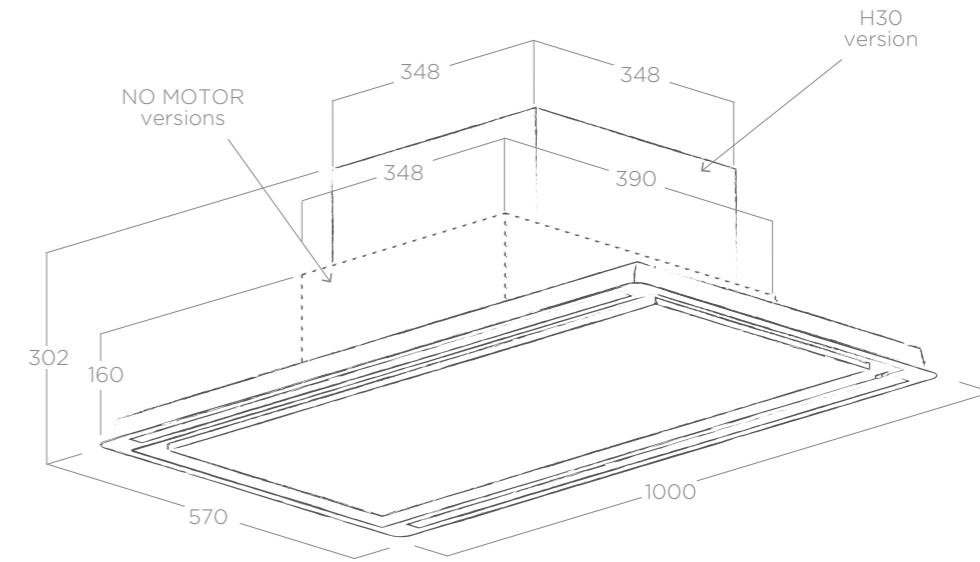

HILIGHT

DESIGN FABRIZIO CRISÀ

FALSE CEILING CUT: 550X980

Accessori luce a pag. 166/168
Lighting accessories on page 166/168

S.E.I System/Installazione salvaspazio a pag.170
S.E.I System/Space-saving installation on page 170

SILENCE

LIGHTING

LONG LIFE FILTER

ENERGY CLASS

CEILING

SCHEDA TECNICA TECHNICAL FEATURES

Misure Size 100 x 50 cm
Versione Version Aspirante Duct-out
Finiture Finish Bianco + cornice bianca, acciaio inox
White + white frame, stainless steel

ILLUMINAZIONE LIGHTING

Tipo Type STRIP LED 2 x 14 W
Intensità Intensity 563 LUX
Temperatura Temperature 2700-5000 K

PERFORMANCE PERFORMANCE

Comandi Controls Radiocomando 3V+2I
3S+2B Remote Control
Portata intensiva Booster airflow 770 m³/h
Livello sonoro Noise level 53 db(A)
Assorbimento totale Total absorption 188 W
Uscita Duct size 150 mm
Classe energetica Energy class A (A++/E)

Filtro grassi alluminio incluso Grease aluminium Filter included

ACCESSORI ACCESSORIES

Kit filtrante Recycling kit H30 KIT0148449
Radiocomando bianco White remote control KIT0121468
Radiocomando nero Black remote control KIT0121469
Motore remoto interno Internal remote motor KIT0147879
Motore esterno a muro Wall external motor KIT0147880
Motore esterno a tetto Roof external motor KIT0147881
Motore esterno a tetto inclinato Inclined Roof external motor KIT0147882
Dimmer Kit Kit Dimmer KIT0147878

Radiocomando incluso. Estetiche a pag. 235.
Kit remote control included. See page 235 for available design.

Motori remoti a pag. 223
Remote motor on page 223

MODELLI MODELS

HILIGHT H30 IX/A/100 PRF0146245
HILIGHT H30 WH/A/100 PRF0146246
HILIGHT NO MOTOR IX/A/100 PRF0146247
HILIGHT NO MOTOR WH/A/100 PRF0146248