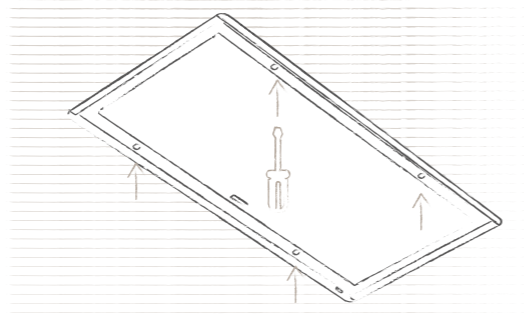

Disponibile per i modelli Illusion, Skydome e Hilight.
Available for models Illusion, Skydome e Hilight.

INSTALLAZIONE SALVASPAZIO SPACE-SAVING INSTALLATION

In caso di ambienti dall'altezza ridotta, non sarà più necessario rinunciare al piacere di scegliere una cappa della gamma Ceiling di Elica. Oltre alla classica versione H30, i modelli in versione H16 sono progettati per essere inseriti in controsoffitti più bassi che permettono di mantenere la massima altezza utile della stanza, senza rinunciare alle performance di una cappa in versione aspirante.

For rooms with limited height, you no longer need to forego the pleasure of selecting an Elica hood from the Ceiling range. In addition to the classic H30 version, models in the H16 version have been designed for use in lower false ceilings. They maintain the maximum useful height of the room without foregoing the performance of an aspiration hood.