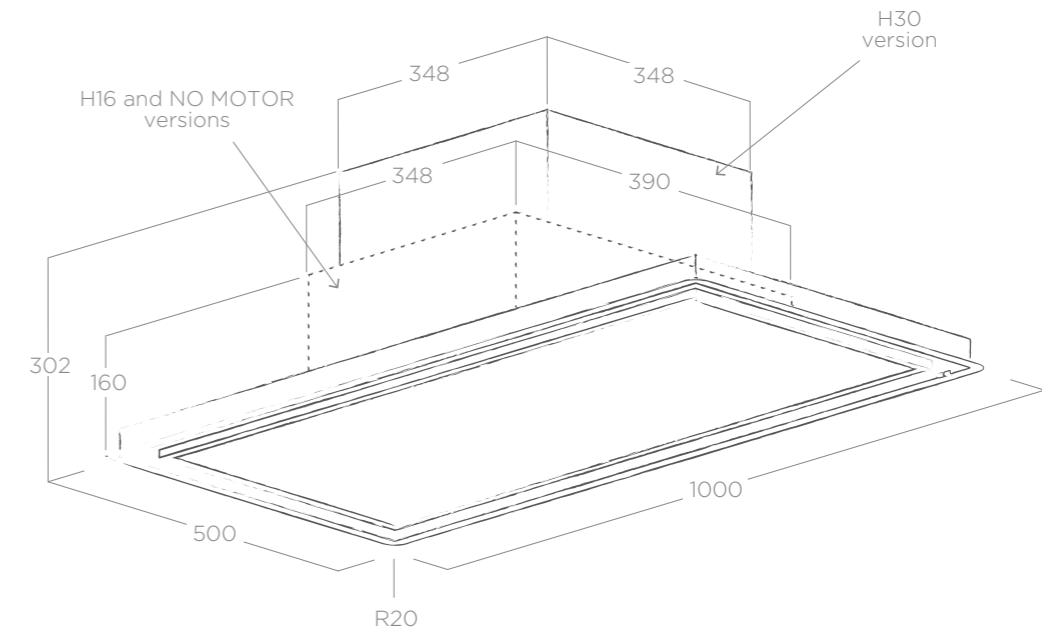

SKYDOME

DESIGN FABRIZIO CRISÀ

FALSE CEILING CUT: 480X980

Accessori luce a pag. 166/168
Lighting accessories on page 166/168

S.E.I System/Installazione salvaspazio a pag. 170
S.E.I System/Space-saving installation on page 170

LIGHTING

SILENCE

LONG LIFE FILTER

ENERGY CLASS

CEILING

SCHEDA TECNICA TECHNICAL FEATURES

Misure Size	100X50 cm	
Versione Version	Aspirante Duct-out	
Finiture Finish	Bianco, White	
ILLUMINAZIONE LIGHTING		
Tipo Type	Pannello led 28 W led panel 28 W	
Intensità Intensity	1123 LUX	
Temperatura Temperature	2400 - 5000 K	
PERFORMANCE PERFORMANCE		
Comandi Controls	H16	H30
	Radiocomando 3V+2I 3S+2B Remote Control	Radiocomando 3V+2I 3S+2B Remote Control
Portata intensiva Booster airflow	750 m³/h	770 m³/h
Livello sonoro Noise level	68 db(A)	53 db(A)
Assorbimento totale Total absorption	293 W	188 W
Uscita Duct size	220x90 mm	150 mm
Classe energetica Energy class	A (A**/E)	A (A**/E)

ACCESSORI ACCESSORIES

Kit filtrante Recycling kit H30	KIT0148449
Kit filtrante Recycling kit H16	KIT0148450
Radiocomando bianco White remote control	KIT0121468
Radiocomando nero Black remote control	KIT0121469
Motore remoto interno Internal remote motor	KIT0147879
Motore esterno a muro Wall external motor	KIT0147880
Motore esterno a tetto Roof external motor	KIT0147881
Motore esterno a tetto inclinato Inclined Roof external motor	KIT0147882
Dimmer Kit Kit Dimmer	KIT0147878

Radiocomando incluso. Estetiche a pag. 235.
Kit remote control included. See page 235 for available design.

Motori remoti a pag. 223
Remote motor on page 223

MODELLI MODELS

SKYDOME H16 A/100	PRF0147735
SKYDOME H30 A/100	PRF0146232
SKYDOME NO MOTOR A/100	PRF0146230

Filtro grassi alluminio incluso Grease aluminium Filter included