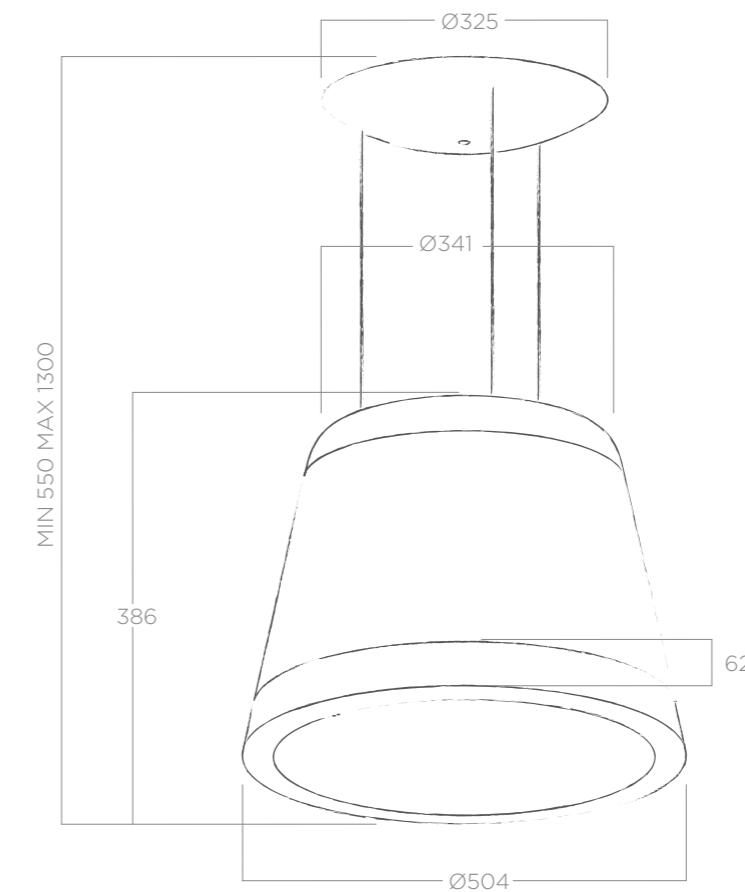

IDA
DESIGN
AWARDS
winner

DIM LIGHT

SMART
INSTALLATION

REVOLUTION
FILTER

CM 50

CM 65

LIGHTING

SILENCE